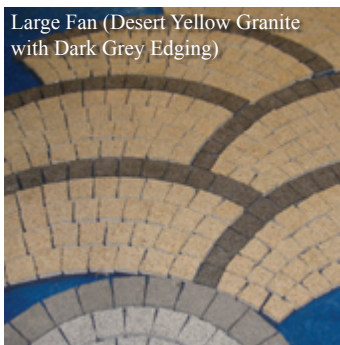

Small Fan (Light Grey Granite with Dark Gray Edging / Red Porphyry and Dark Grey Edging)

Large Fan (Desert Yellow Granite with Dark Grey Edging)

Standard Paving (Desert Yellow Granite, Light and Dark Grey Granite)