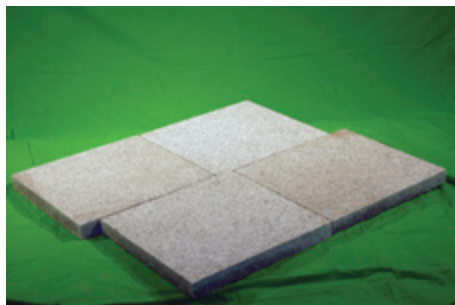

Granite Paving Slabs

Classic granite paving slabs are available in a number of colours, sizes and finishes. Shown above are a 450 x 450 x 40mm slabs in light grey and desert yellow with a bush-hammered finish. Paving is available in a wide variety of sizes ranging from 100 x 100mm all the way up to 600 x 900mm slabs. Colours available include a range of whites, light greys, medium greys, dark greys, yellows, pinks and reds with a flamed, bush-hammered or sand-blasted finish.