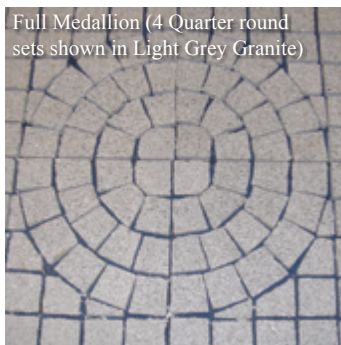

Small Fan (Light Grey Granite with Dark Gray Edging / Red Porphyry and Dark Grey Edging)

Full Medallion (4 Quarter round sets shown in Light Grey Granite)